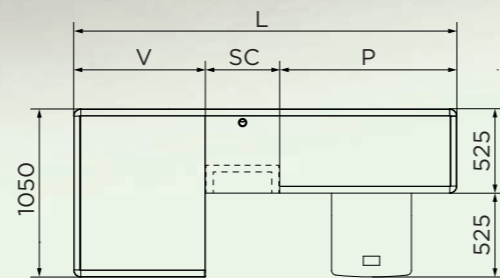

PSCV

Compactness and functionality for small spaces

Small static checkout counter with front shelf, central module prepared for scanner and/or drawer housing, rear module with two-customer capacity bagging area, square in shape. Versatile model suitable for small, medium and large areas.

- R
- L

Measurements

L (mm)	P (mm)	SC (mm)	V (mm)	Average receipt	Area
1800	710	465	625	<20€ - 20÷40€	SUPERSTORE MINIMARKET SPECIALIZED SHOP
2000	710	465	825	<20€ - 20÷40€	
2200	910	465	825	<20€ - 20÷40€	
2400	1110	465	825	<20€ - 20÷40€	