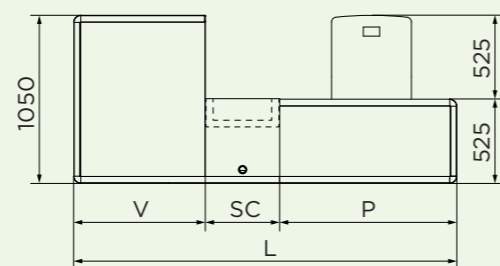

PSCV

Compactness and functionality for small spaces

Small static checkout counter with front shelf, central module prepared for scanner and/or drawer housing, rear module with two-customer capacity bagging area, square in shape. Versatile model suitable for small, medium and large areas.

- R
- L

Measurements

L (mm)	P (mm)	SC (mm)	V (mm)	Average receipt	Area
1800	710	465	625	<20€ - 20÷40€	SUPERSTORE MINIMARKET SPECIALIZED SHOP
2000	710	465	825	<20€ - 20÷40€	
2200	910	465	825	<20€ - 20÷40€	
2400	1110	465	825	<20€ - 20÷40€	