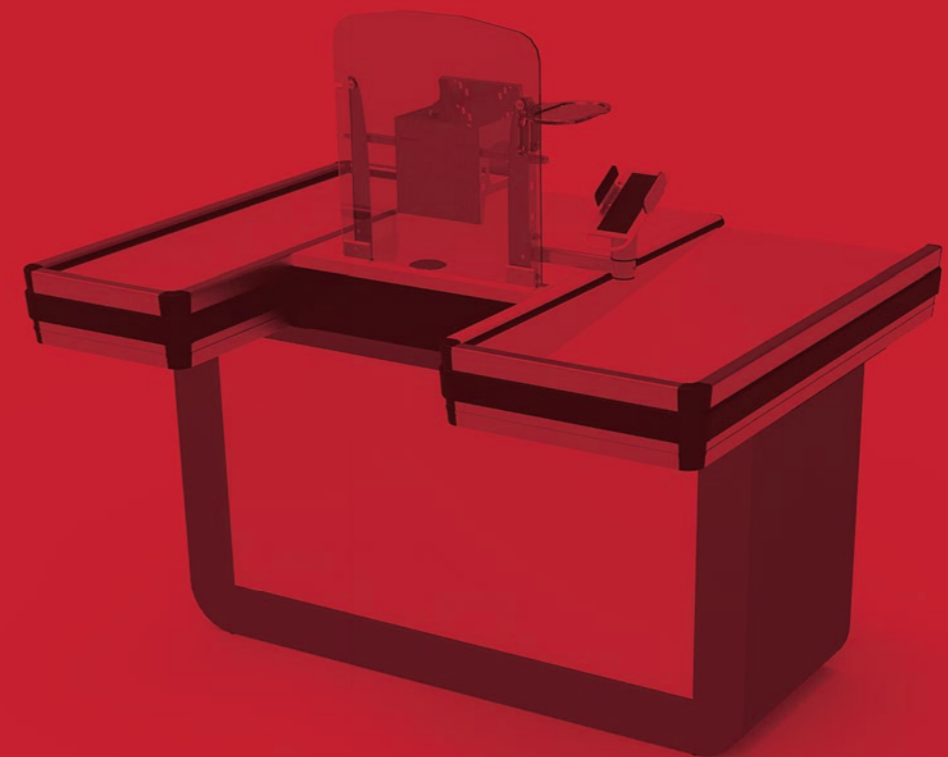

RDO-S

Functional operating spaces with maximum comfort

Static checkout counter with counter top, central module with scanner and drawer arrangement, bagging area. At the front, customer-facing, there is a wooden shelf for supporting shopping baskets serving the customer. Ideal for small areas.

RDO-S CERTIFICAZIONE NO. 754

● R
● L

Measurements

L (mm)	P (mm)	SC (mm)	V (mm)	Average receipt	Area
1350	400	550	400	<20€	MINIMARKET
1480	400	550	530	<20€	
1610	530	550	530	20÷40€	
2030	530	550	950	20÷40€	

All models can be used in all areas