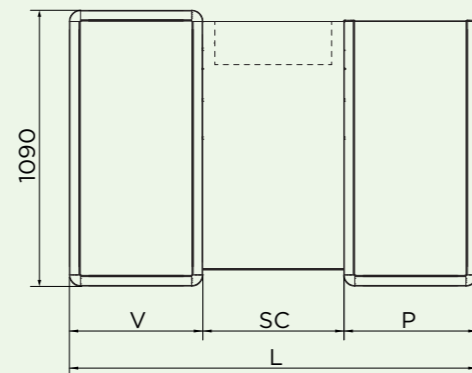

RDO-S

Functional operating spaces with maximum comfort

Static checkout counter with counter top, central module with scanner and drawer arrangement, bagging area. At the front, customer-facing, there is a wooden shelf for supporting shopping baskets serving the customer. Ideal for small areas.

RDO-S CERTIFICAZIONE NO. 754

● R
● L

Measurements

L (mm)	P (mm)	SC (mm)	V (mm)	Average receipt	Area
1350	400	550	400	<20€	MINIMARKET
1480	400	550	530	<20€	
1610	530	550	530	20÷40€	
2030	530	550	950	20÷40€	