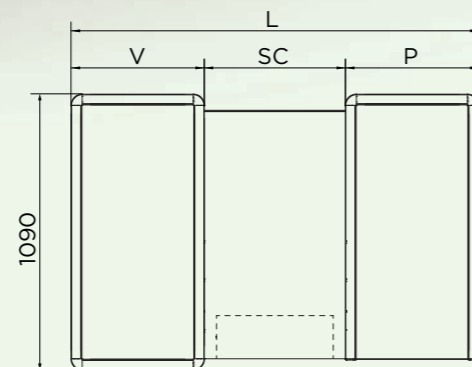

RDO-S

Functional operating spaces with maximum comfort

Static checkout counter with counter top, central module with scanner and drawer arrangement, bagging area. At the front, customer-facing, there is a wooden shelf for supporting shopping baskets serving the customer. Ideal for small areas.

RDO-S CERTIFICAZIONE NO. 754

● R
● L

Measurements

L (mm)	P (mm)	SC (mm)	V (mm)	Average receipt	Area
1350	400	550	400	<20€	MINIMARKET
1480	400	550	530	<20€	
1610	530	550	530	20÷40€	
2030	530	550	950	20÷40€	