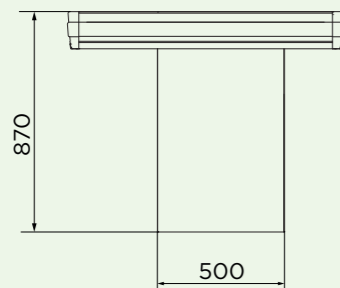

RDO-S

Functional operating spaces with maximum comfort

Static checkout counter with counter top, central module with scanner and drawer arrangement, bagging area. At the front, customer-facing, there is a wooden shelf for supporting shopping baskets serving the customer. Ideal for small areas.

RDO-S CERTIFICAZIONE NO. 754

● R
● L

Measurements

L (mm)	P (mm)	SC (mm)	V (mm)	Average receipt	Area
1350	400	550	400	<20€	MINIMARKET
1480	400	550	530	<20€	
1610	530	550	530	20÷40€	
2030	530	550	950	20÷40€	