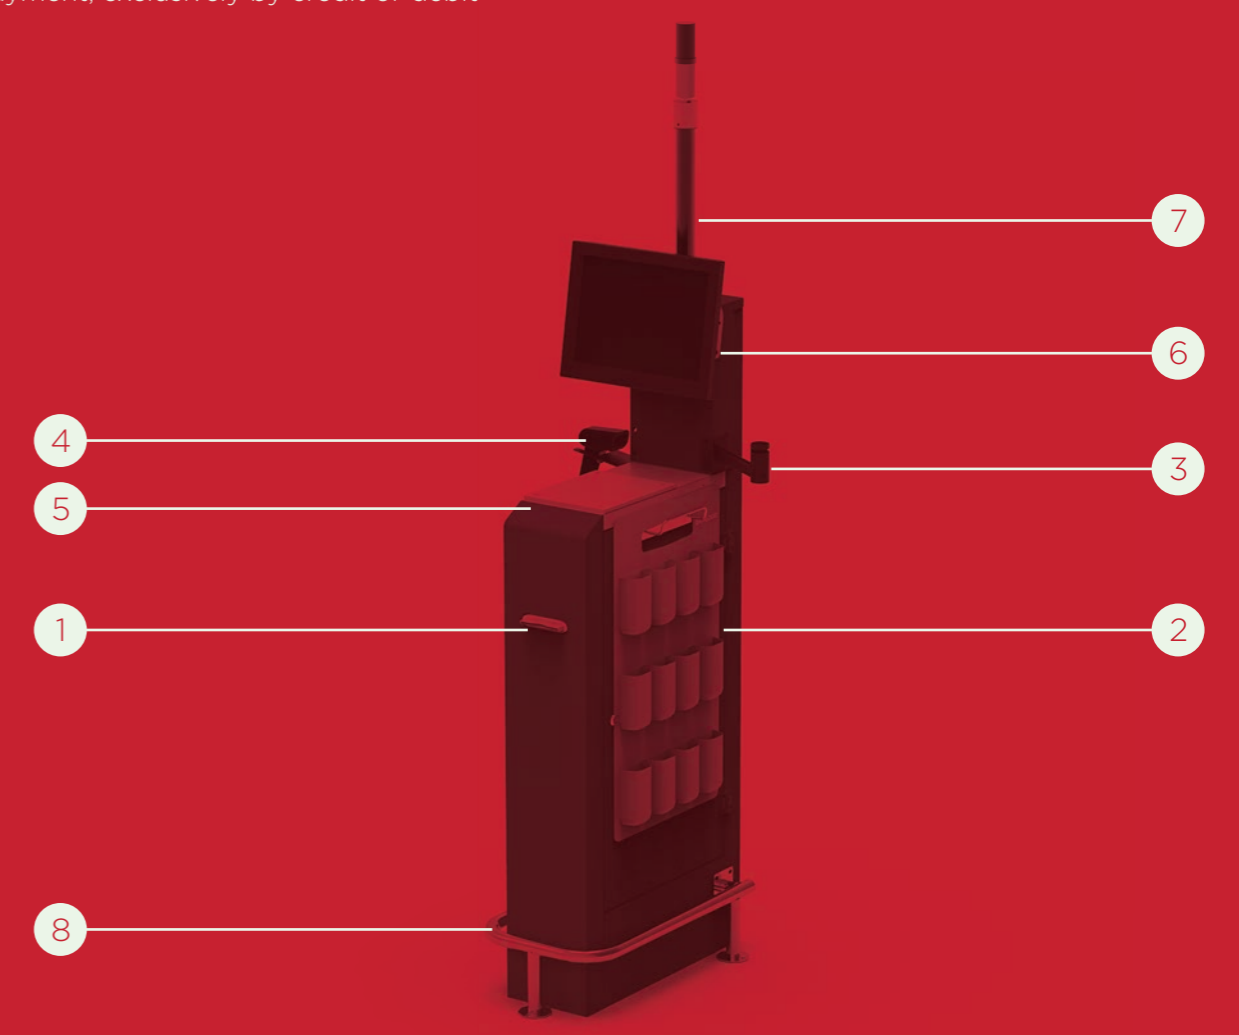

## Quick shopping with electronic payment

The EPA totem has a monolithic structure with extremely compact dimensions that accommodates, in addition to the monitor, pin-pad holder and scanner gun, integrated printer, no. 12 POD Self Scanning. This technology gives customers the possibility to make and complete their shopping in complete autonomy, from product scanning to payment, exclusively by credit or debit card.

### Accessories

1	Printer setup	5	Scanner setup
2	POD reader holder	6	15" touch monitor holder, 4 positions
3	Rotating pin pad holder	7	Cable entry column with indicator light
4	Scanner gun holder	8	Bumper rail