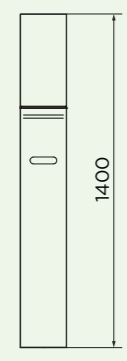

## Quick shopping with electronic payment

The EPA totem has a monolithic structure with extremely compact dimensions that accommodates, in addition to the monitor, pin-pad holder and scanner gun, integrated printer, no. 12 POD Self Scanning. This technology gives customers the possibility to make and complete their shopping in complete autonomy, from product scanning to payment, exclusively by credit or debit card.

### Accessories

1	Printer setup	5	Scanner setup
2	POD reader holder	6	15" touch monitor holder, 4 positions
3	Rotating pin pad holder	7	Cable entry column with indicator light
4	Scanner gun holder	8	Bumper rail