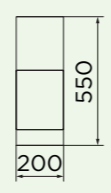

## Quick shopping with electronic payment

The EPA totem has a monolithic structure with extremely compact dimensions that accommodates, in addition to the monitor, pin-pad holder and scanner gun, integrated printer, no. 12 POD Self Scanning. This technology gives customers the possibility to make and complete their shopping in complete autonomy, from product scanning to payment, exclusively by credit or debit card.